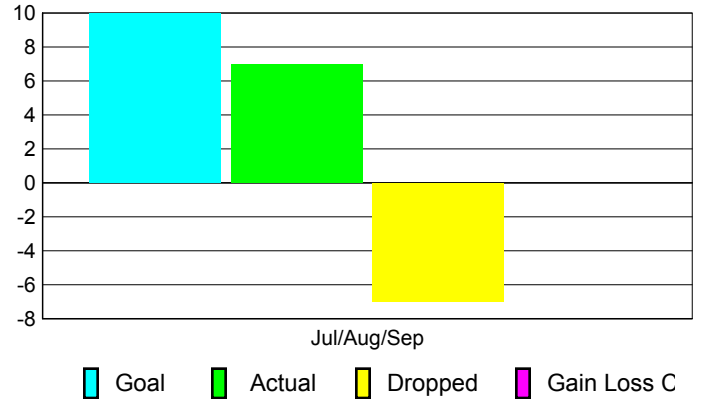

Membership Results 2010-2011

Goal, New, Dropped, Gain/Loss

Comparison of Membership Gain/Loss

Current Year Compared to the Previous Year